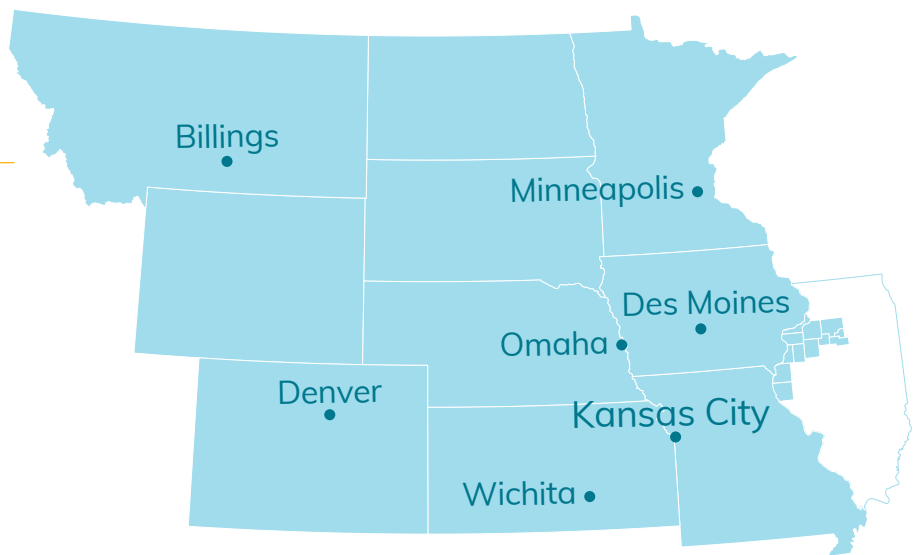

B.E. Smith Family Center Advent Health / Shawnee Mission, KS
Centria & Kalwall

University of Kansas Hospital - Indian Creek Campus / Overland Park, KS
Sieccoline

Berkshire Hathaway / Wichita, KS
Modernfold

Piper Elementary School / Kansas City, KS
Solatube

Junction City High School / Junction City, KS
Swisspearl

Sedgewick County Zoo / Wichita, KS
Kalwall

SGH Concepts is centrally located in seven cities serving ten states.

Omaha (Headquarters)
1111 Papillion Parkway
Omaha, NE 68154

Des Moines
3100 101st Street, Ste. A
Urbandale, IA 50322

Kansas City
1800 N.W. Vivion Road
Kansas City, MO 64150

Wichita
327 N Hydraulic Avenue #200
Wichita, KS 67214

Billings
1113 Central Avenue
Billings, MT 59102

Denver
15603 E. Fremont Drive, Ste. A
Centennial, CO 80112

Minneapolis
Bloomington, MN 55425

Front TB: Swisspearl on Maize Performing Arts & Aquatics / Dri-Design n Basehor Linwood Middle School / A-Plank on Scheels East Towne Square
Skyfold in Elkhorn Training Facility / Dri-Design on Maize Intermediate North School / Kalwall on B.E. Smith Family Center Advent Health