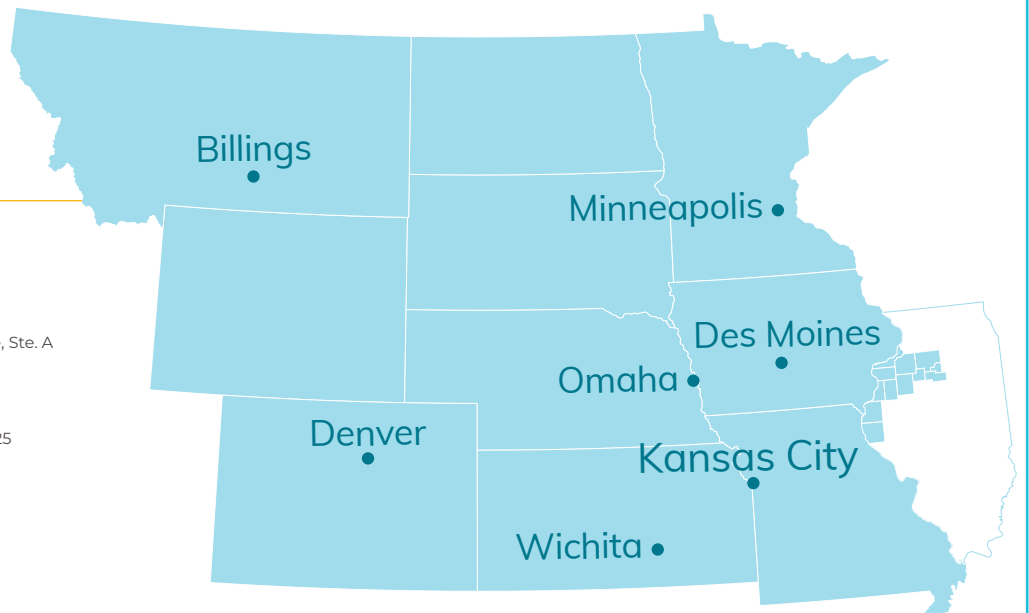

SGH Concepts is centrally located in seven cities serving ten states.

Omaha (Headquarters)
1111 Papillion Parkway
Omaha, NE 68154

Des Moines
3100 101st Street, Ste. A
Des Moines, IA 50322

Kansas City
1800 N.W. Vivion Road
Kansas City, MO 64150

Wichita
327 N Hydraulic Ave #200
Wichita, KS 67214

Billings
1113 Central Avenue
Billings, MT 59102

Denver
15603 E. Fremont Drive, Ste. A
Centennial, CO 80112

Minneapolis
Bloomington, MN 55425

- Creating individualized solutions.
- Providing smarter solutions from concept to design
- Creating something of enduring value.
- Collaborating with you to give form to your vision.