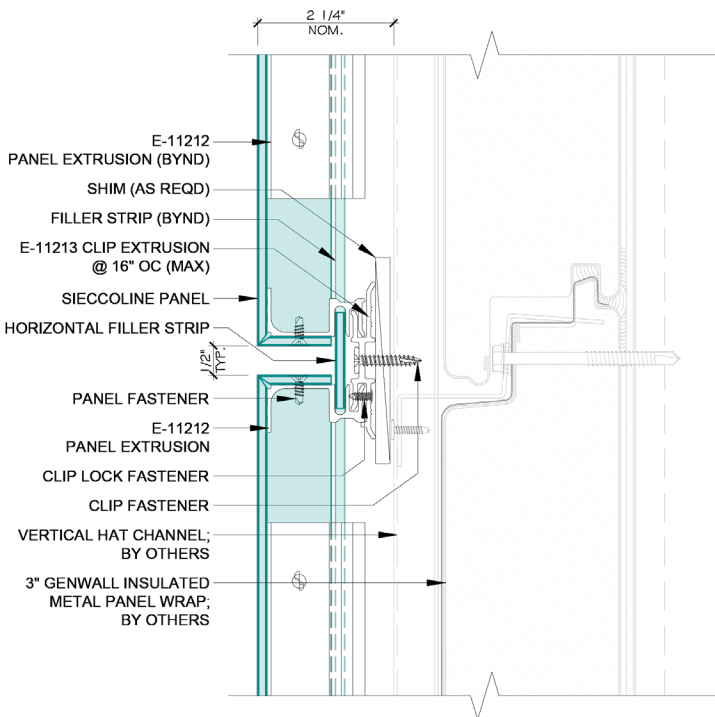

Sieccoline

SGH
concepts

Sieccoline MCM Panel System

*Sieccoline displayed
as a Genwall®
assembly component

*Sieccoline displayed on
5/8" plywood with air
& water barrier

The Sieccoline system is an MCM rainscreen wall system with variable joint sizes. The ease of installation results in a clean and precise finished look using 4mm MCM (metal composite material).

a division of SGH Redglaze Holdings, Inc.

SGH
concepts

System Features

System	Rear-ventilated rainscreen
Joint Type	Open/dry-joint
System Depth	2-1/4" overall
Joint Size	1/2" standard; 1/2" to 2" optional
Substrate	Adequate substrate for panel attachment
Independent Testing	ASTM E283-04, E330-02, E331-00, AAMA501.1-05
Maintenance	Minimal