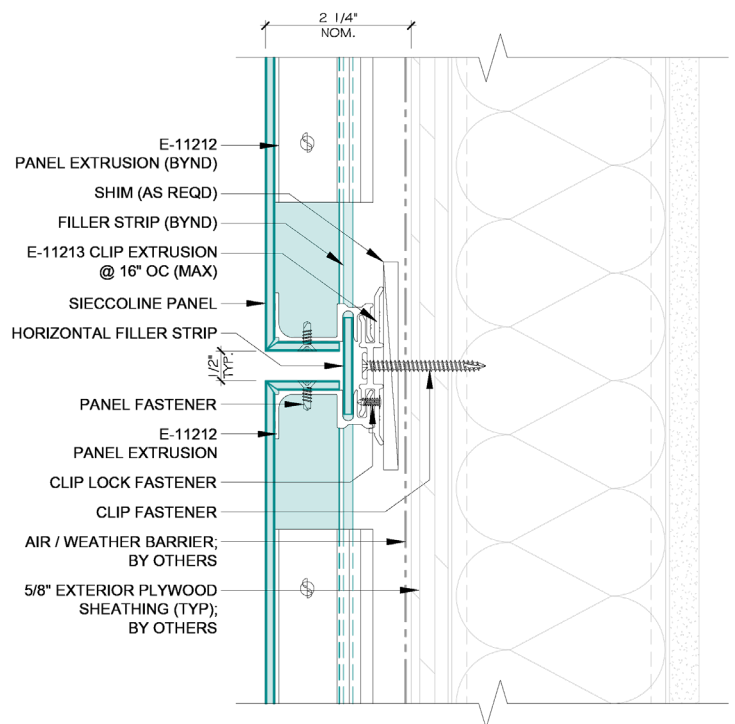

Sieccoline

SGH
concepts

Sieccoline MCM Panel System

*Sieccoline displayed
as a Genwall®
assembly component

*Sieccoline displayed on
5/8" plywood with air
& water barrier

The Sieccoline system is an MCM rainscreen wall system with variable joint sizes. The ease of installation results in a clean and precise finished look using 4mm MCM (metal composite material).

a division of SGH Redglaze Holdings, Inc.

SGH
concepts

System Features

System	Rear-ventilated rainscreen
Joint Type	Open/dry-joint
System Depth	2-1/4" overall
Joint Size	1/2" standard; 1/2" to 2" optional
Substrate	Adequate substrate for panel attachment
Independent Testing	ASTM E283-04, E330-02, E331-00, AAMA501.1-05
Maintenance	Minimal