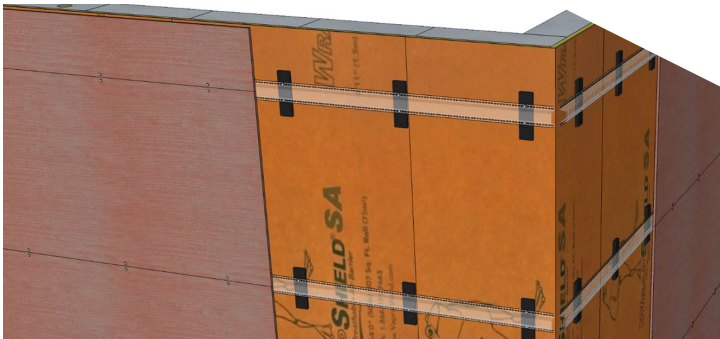

Science Building, Rocky Mountain College / Billings, MT
Citadel

VaproShield Horizontal Hat Channel Rain Screen System with
VaproShim SA Self-Adhered

Montana Tech Student Success and Living Learning Center / Butte, MT
Genwall